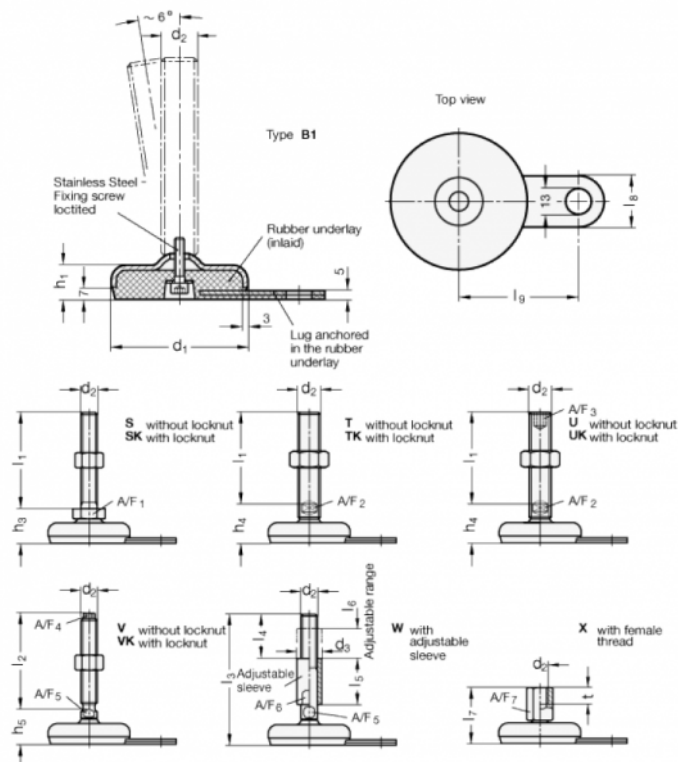

Article number: 2033100M24100B1T
 Description: E+G levelling foot
 GN 33-100-M24-100-B1-T, Stainless steel
 Note: T Without nut, Wrench flat at the bottom

Measures

A/F2 = 19
 d_1 = 100
 d_2 = M24
 h_1 = 21
 h_4 = 39
 l_1 = 100
 l_8 = 30
 l_9 = 80